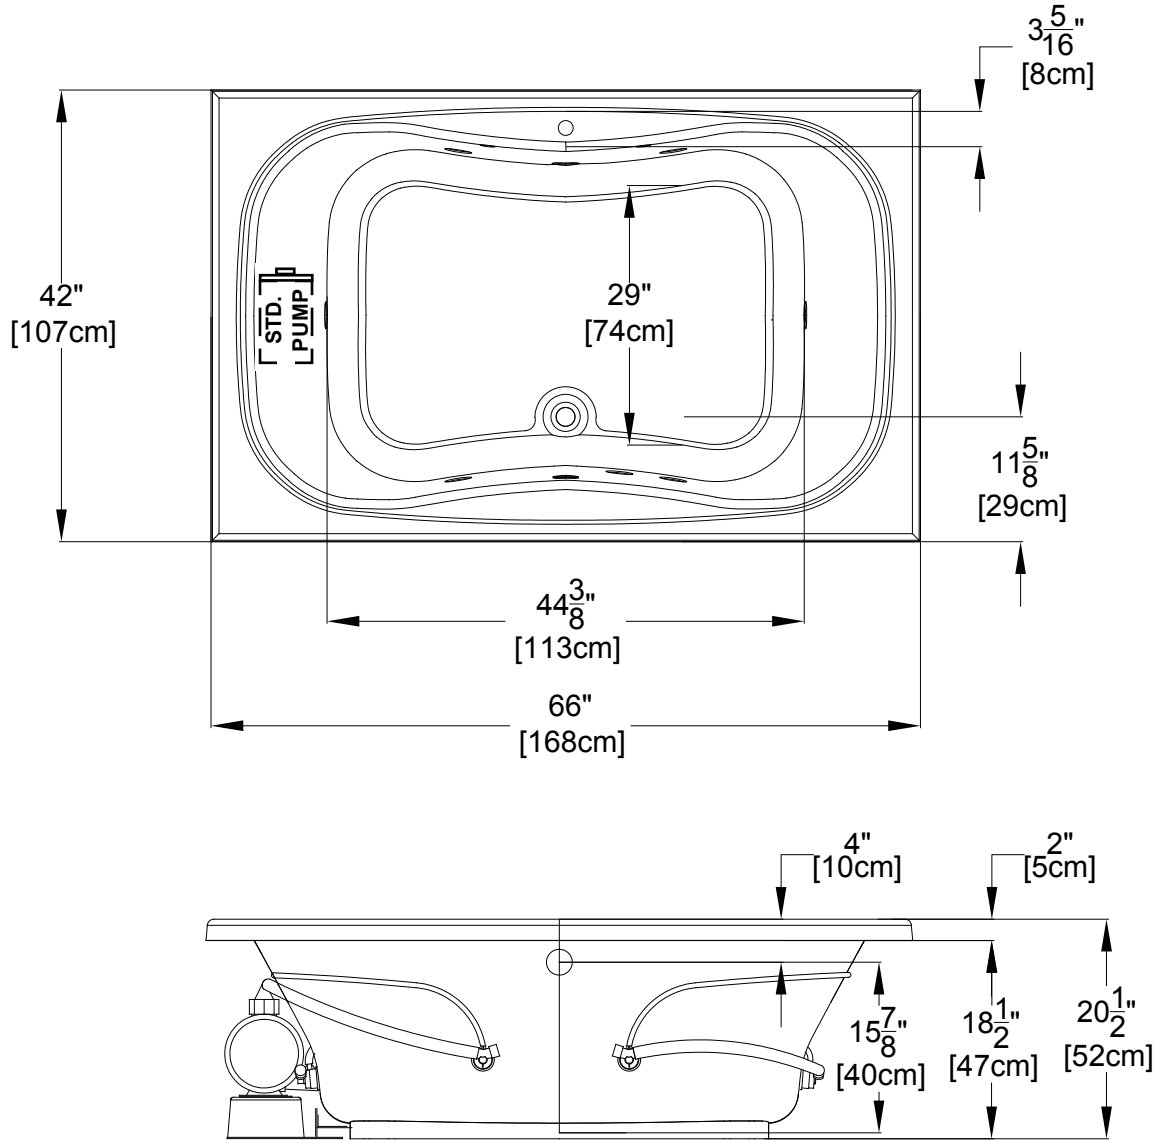

Designer Collection Specifications

Whirlpool & Soaking - JL5535

Patents recieved or pending.

Note: Dimensional Tolerances: ±1/4"

- Drop-in-Hole Size:** 64" X 40"
- Operating Capacity:** 46 Gal.
- Overflow Capacity:** 74 Gal.
- Floor Loading / sq.ft. (W / S):** 41.9 / 40.3 lbs.
- Carton Wt. (WP / Soaking):** 112 / 87 lbs.
- Cube:** 39.7 ft.³

Construction: Fiberglass reinforced acrylic bath with Level Form™ full-support base.

We provide products listed with Intertek ETL SEMKO (Edison Testing Laboratories) U.S. and Canadian and with International Association of Plumbing and Mechanical Officials (IAPMO). Consult factory with your listing requirements.

Standard		A 120v system that includes a 1 1/2 HP, 1-speed pump; an electronic control with a low water level sensor to prevent the pump from operating without water, and a 20-minute timer. The keypad also operates the optional LED Chromatherapy mood light. Requires (1) 20A, 120v circuit. If optional heater is added, (2) 20A, 120v circuits are required.
Signature		A 240v system that includes a quiet 1 1/2 HP 3-speed pump; digital control with LCD display window, Automatic Ozone System, low water level and water temperature sensors, 20-minute timer, automatic 1.5 kw heater, and a front access Chromatherapy mood light. Bath control keypad operates bath pump, underwater mood light, optional jetted neck pillow and shows water temperature, pump speeds, and time remaining. Includes a floating Universal Remote Control that operates all functions of pump and LED Chromatherapy mood light, plus TV, DVD, CD, etc. Requires (1) 20A, 240v circuit.